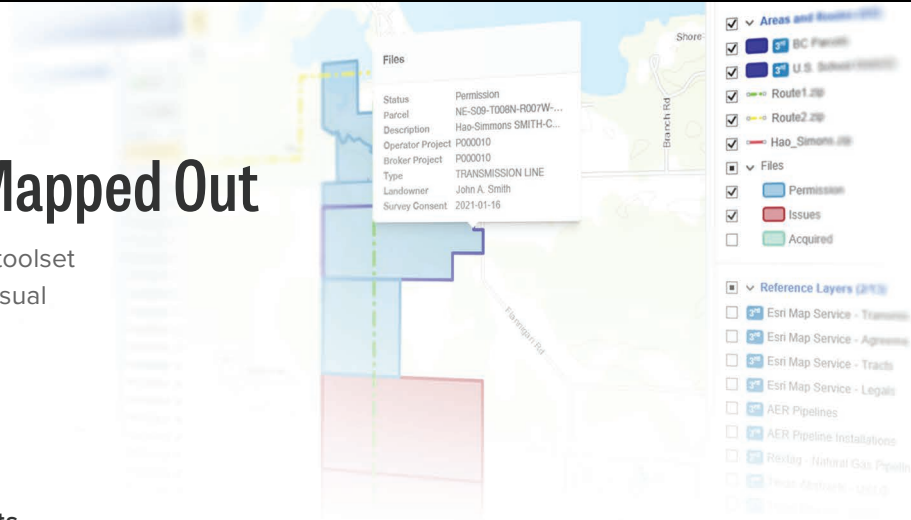

# See Your Land Rights All Mapped Out

Pandell GIS is an Esri-based land mapping software toolset that integrates with Pandell LandWorks to create a visual depiction of your land rights data.

### Easily Map Your Land Assets

Pandell GIS software connects your land system data to the Esri® ArcGIS mapping platform. It manages spatial data creation and maintenance for all types of land related polygons including upstream and midstream oil and gas, utilities, and renewables projects.